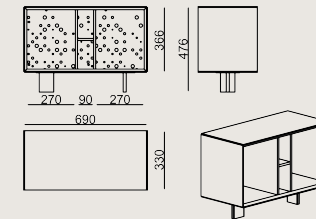

Product Description

- Tabletop storage
- Wide and narrow options
- Lacquered body
- Powder coated back panel
- Powder coated legs

Dimension

 Volume	0 m3 0 cbft3
 Package	1
 Weight	0 kg 0 lbs

THRESHOLD S0 TOP CABINET NARROW LACQ EP

Overall Width: 690 mm / 27.17"

Overall Depth: 330 mm / 12.99"

Overall Height: 476 mm / 18.74"

Scan for all
colors & materials & catalogs